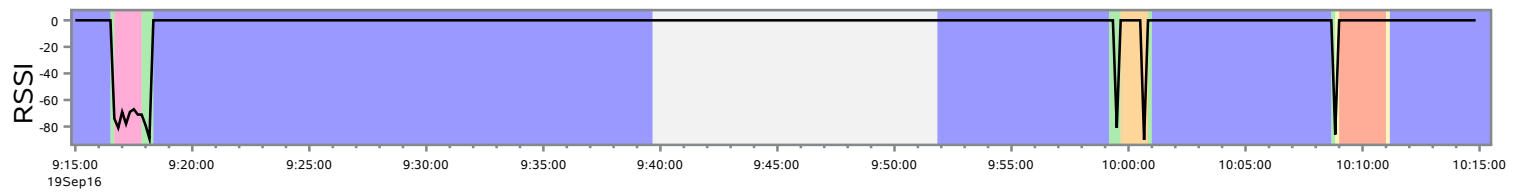

Kitchen beacon