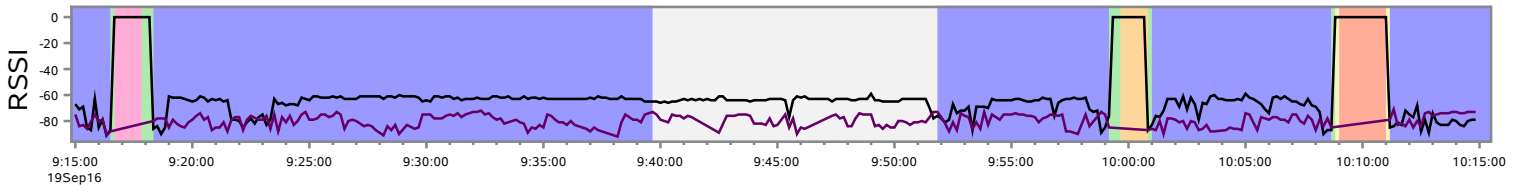

RSSI values* for one participant when in various camera-determined locations (9:15-10:15 am)

Location   Office   Corridors   Kitchen   Photocopy Room   Entry
Workplace-other   Unknown

Office beacons