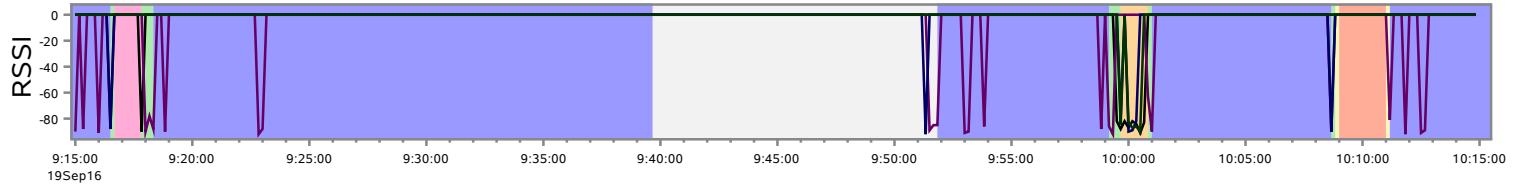

Corridor beacons