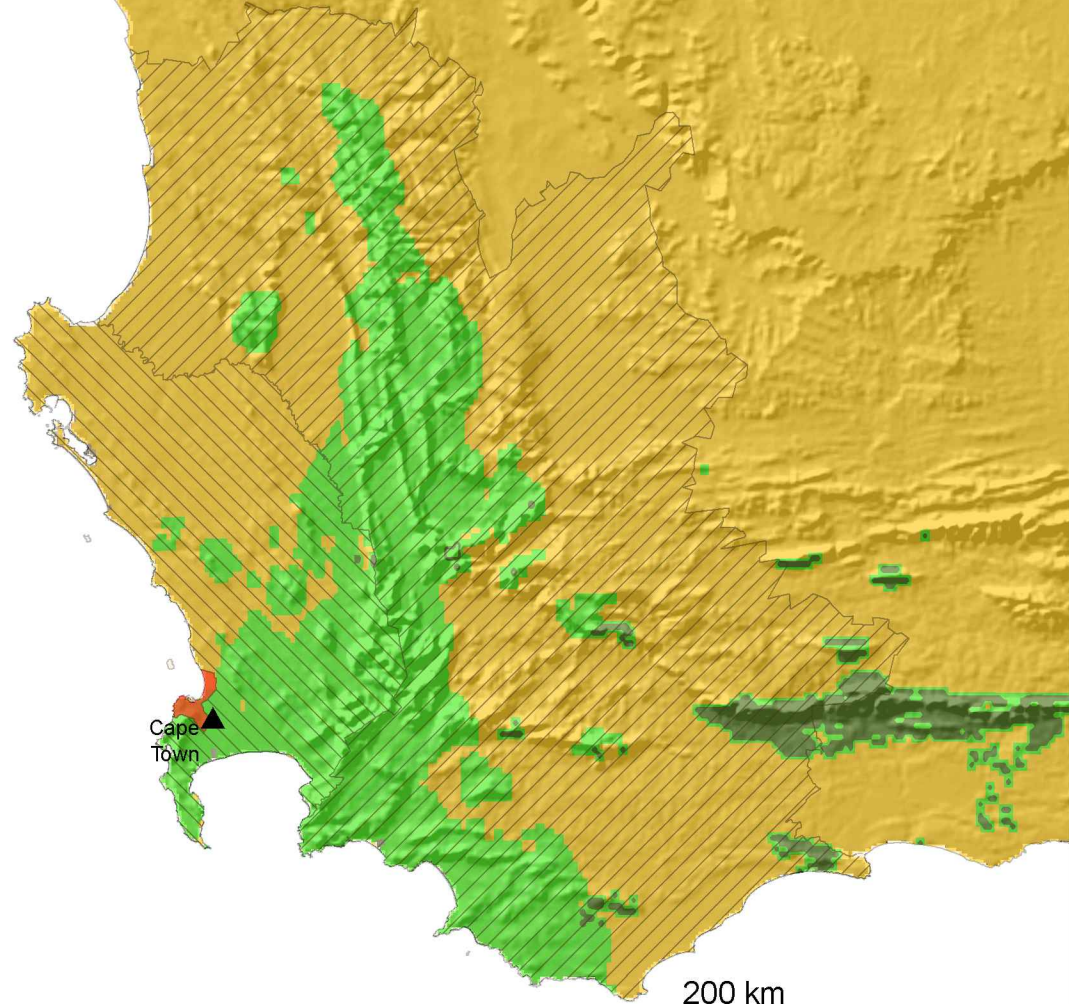

a: South Africa

AHS control zones

-  AHS protection zone
-  AHS surveillance zone
-  AHS free zone
-  AHS infected zone (rest of South Africa)

Köppen climate classification - South Africa

-  Arid
-  Warm temperate - Summer Dry
-  Warm temperate - Fully humid
-  Warm temperate - Winter Dry
-  Equatorial

1 000 km

b: AHS control zones

200 km