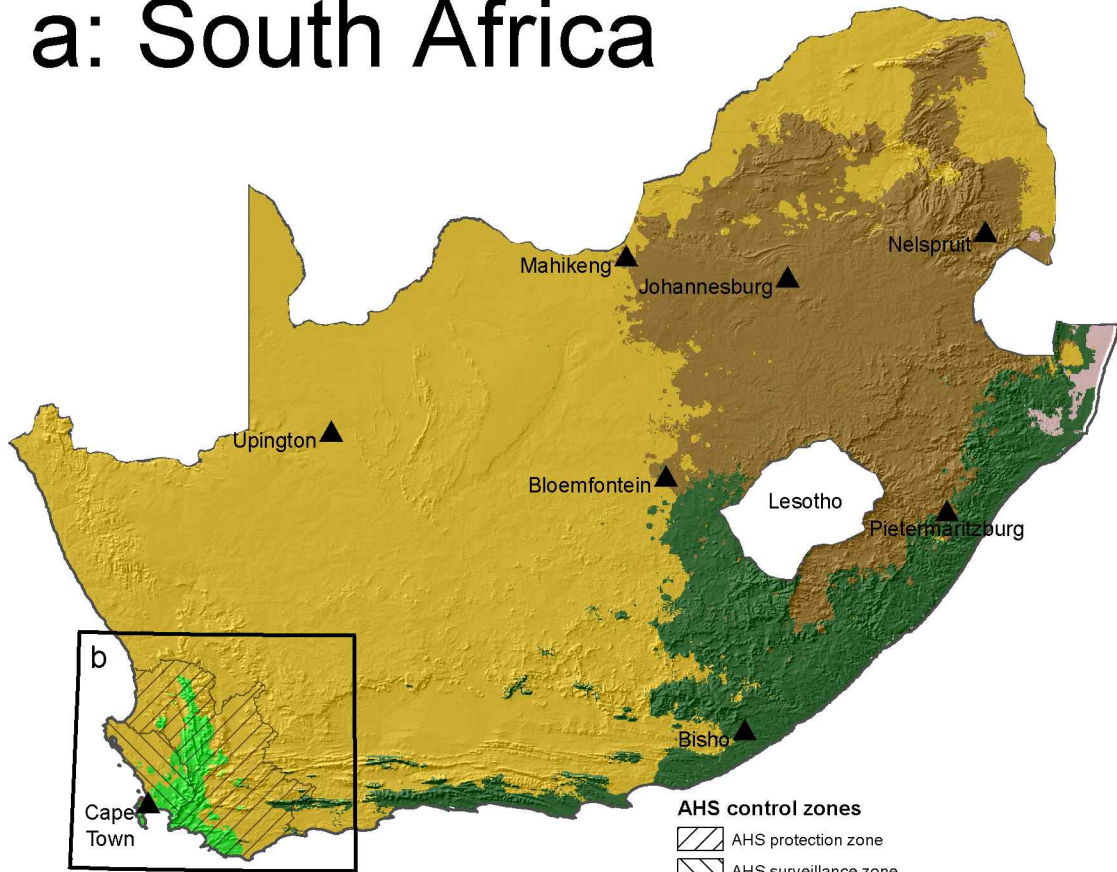

a: South Africa

AHS control zones

-  AHS protection zone
-  AHS surveillance zone
-  AHS free zone
-  AHS infected zone (rest of South Africa)

Köppen climate classification - South Africa

-  Arid
-  Warm temperate - Summer Dry
-  Warm temperate - Fully humid
-  Warm temperate - Winter Dry
-  Equatorial

1 000 km

b: AHS control zones

200 km