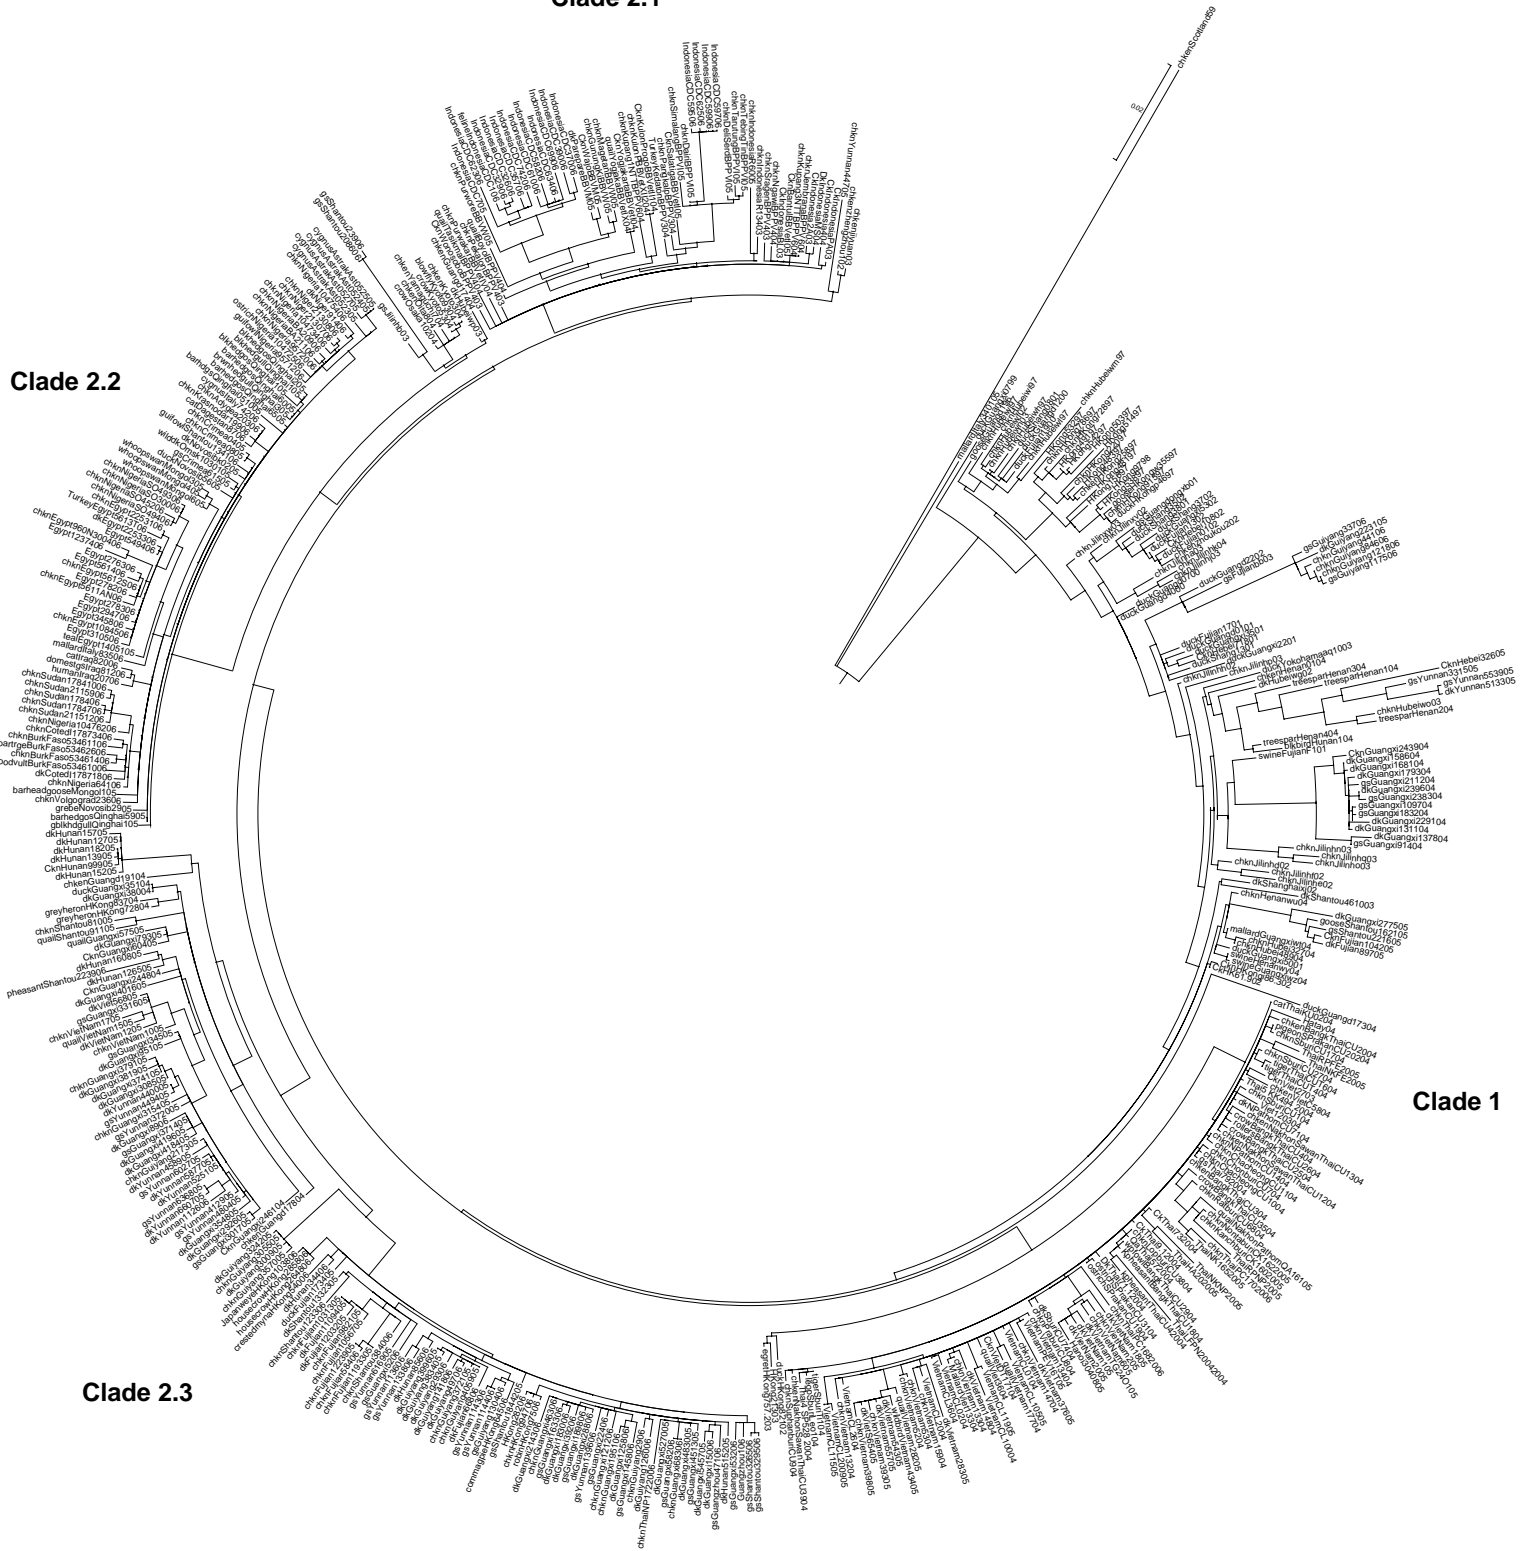

a

Clade 2.1

Clade 2.2

Clade 1

Clade 2.3

b

```

|
| /---- chknHubeiwo03(67)
\---100---+
| \---- treesparHenan204(68)
+----- treesparHenan104(69)
+----- treesparHenan304(70)
|
| /---- treesparHenan404(71)
+-----65---+
| \---- blkbirdHunan104(72)
|
| /---- gsShantou329506(73)
| /-94---+
| | \---- gsShantou326506(74)
| |
| /-70---+----- Guangzhou106(75)
| |
| | \----- gsGuangxi53206(76)
+----- DuckFujian173405(77)
|
| /---- dkGuangxi15006(78)
| /-86---+
| | \---- dkGuangxi545705(79)
+-----56---+
| | \----- gsGuangzhou47106(80)
|
| /---- chknGuangxi68306(81)
+-----99---+
| | \---- gsGuangxi58206(82)
+----- dkGuangxi527005(83)
+----- gsGuangxi451305(84)
+----- dkGuangxi483005(85)
+----- chknThaiNP172200(86)
|
| /---- dkHunan34406(87)
+-----80---+
| | \---- crestedmynaHKong(136)
+----- gsShantou1844205(88)
+----- dkHunan515205(89)
|
| /---- dkGuangxi125806(90)
| /-88---+
| | \---- chknGuangxi19510(91)
+-----82---+
| | \----- gsGuangxi145806(92)
+----- chknGuangxi12120(93)
+----- gsGuangxi22406(94)
+----- gsYunnan139606(95)
|
| /---- chknHKong94706(96)
+-----94---+----- HKong28206(97)
| |
| | \---- robinHKong7506(98)
|
| /---- dkGuiyang126006(99)
+-----50---+
| | \---- chknGuiyang2906(100)
|
| /---- dkGuangxi183006(101)
+-----60---+
| | \---- gsGuangxi163306(103)
+----- dkGuangxi39206(102)
|