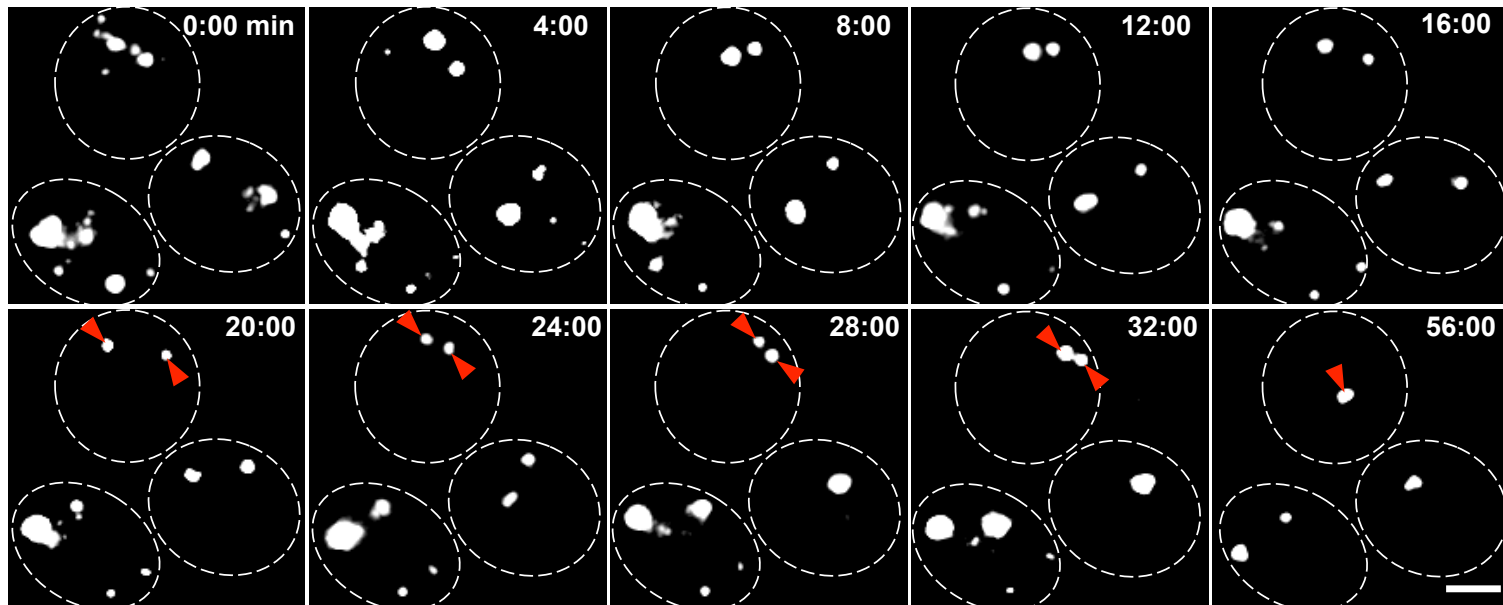

A

GFP-Atg8 + Myo2-aid after auxin washout

**B**

Captured image of movie S7B

C