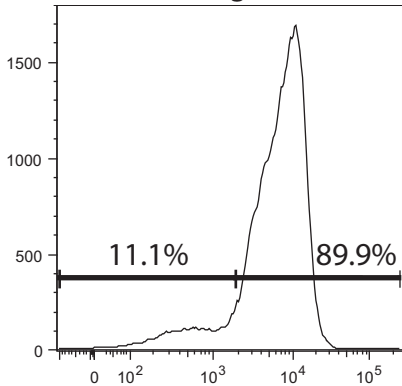

Dead cell gate

Live cell gate

Green