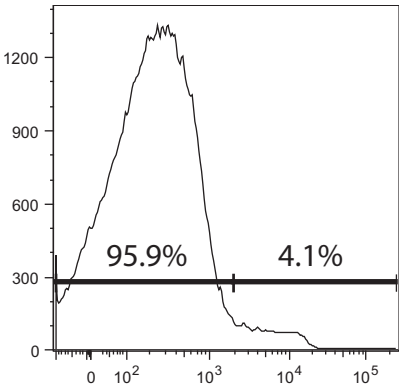

Dead cell gate

Live cell gate

Green