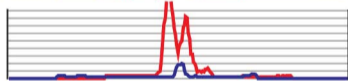

average profile pattern

aligned profiles