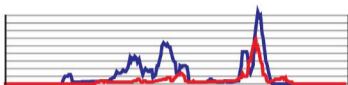

average profile pattern

aligned profiles