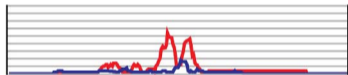

average profile pattern

aligned profiles