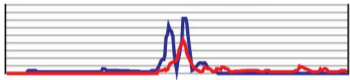

average profile pattern

aligned profiles