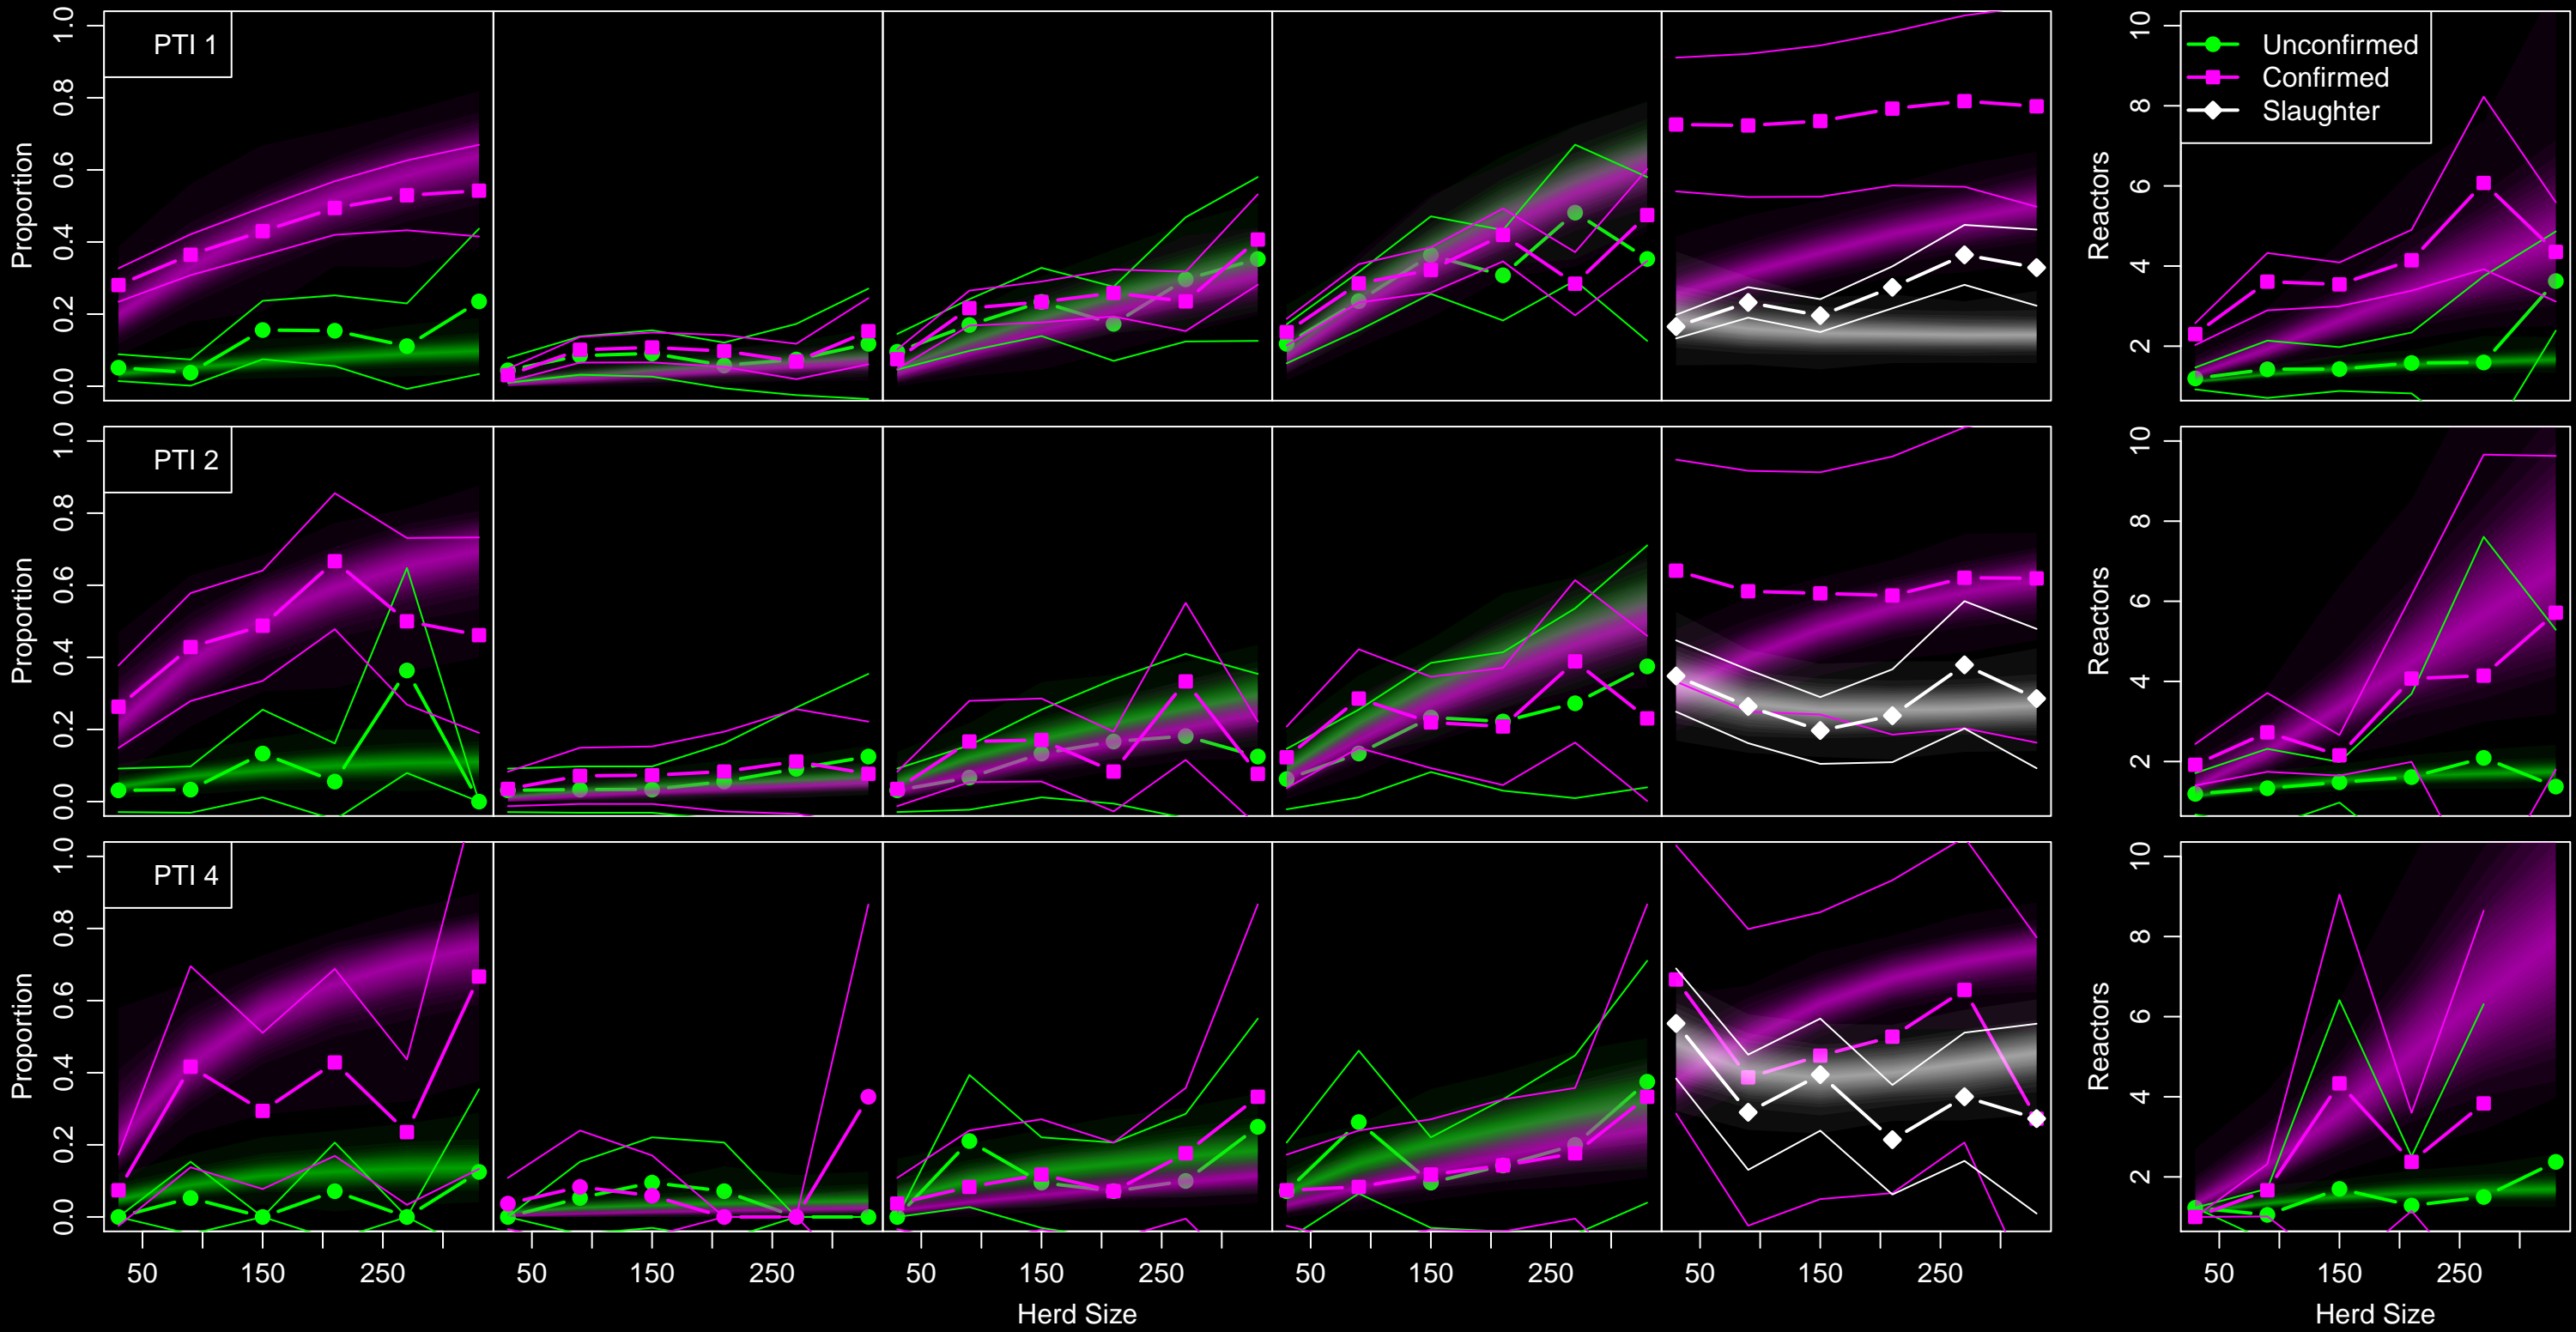

Prolonged

Recurrent (6 Months)

Recurrent (12 Months)

Recurrent (24 Months)

Confirmation

Reactors at first test

PTI 1

PTI 2

PTI 4

Herd Size

Herd Size

● Unconfirmed
■ Confirmed
◆ Slaughter