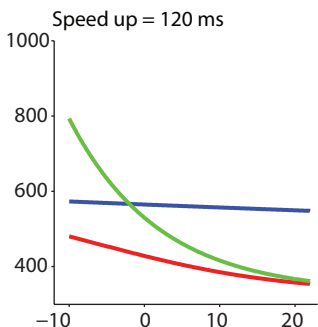

RT profiles

Benefit profiles

Original

Speed up = 40 ms

Speed up = 80 ms

Speed up = 120 ms

Reaction time (ms)

Benefit (ms)