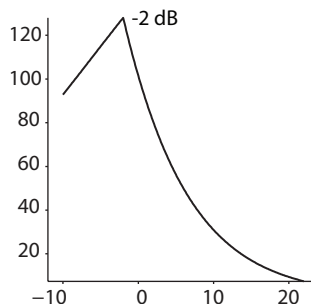

RT profiles

Benefit profiles

Original

Speed up = 40 ms

Speed up = 80 ms

Speed up = 120 ms

Reaction time (ms)

Benefit (ms)

SNR (dB)