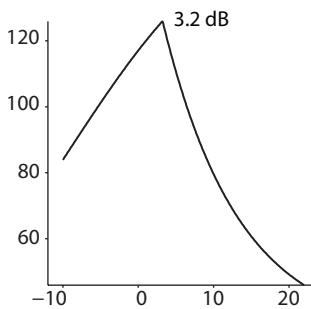

RT profiles

Benefit profiles

Original

Speed up = 40 ms

Speed up = 80 ms

Speed up = 120 ms

Reaction time (ms)

Benefit (ms)

SNR (dB)