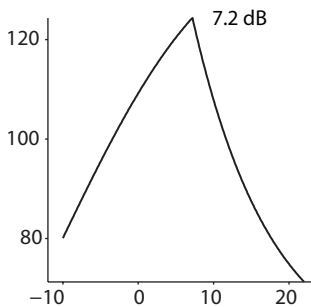

RT profiles

Benefit profiles

Original

Speed up = 40 ms

Speed up = 80 ms

Speed up = 120 ms

Reaction time (ms)

Benefit (ms)

SNR (dB)