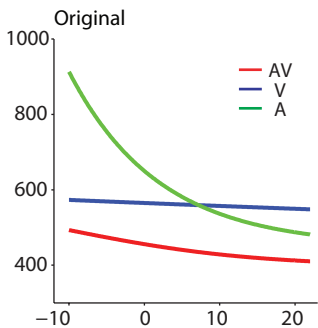

RT profiles

Benefit profiles

Original

Speed up = 40 ms

Speed up = 80 ms

Speed up = 120 ms

Reaction time (ms)

Benefit (ms)