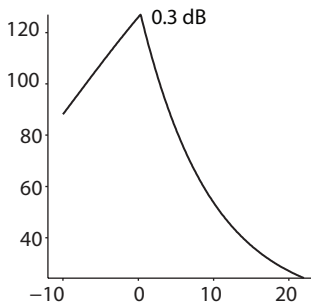

RT profiles

Benefit profiles

Original

Speed up = 40 ms

Speed up = 80 ms

Speed up = 120 ms

Reaction time (ms)

Benefit (ms)

SNR (dB)