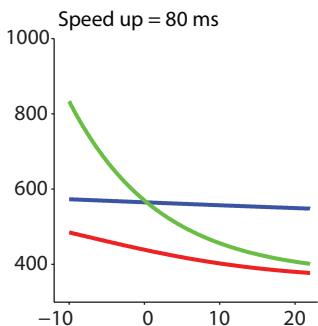

RT profiles

Benefit profiles

Original

Speed up = 40 ms

Speed up = 80 ms

Speed up = 120 ms

Reaction time (ms)

Benefit (ms)