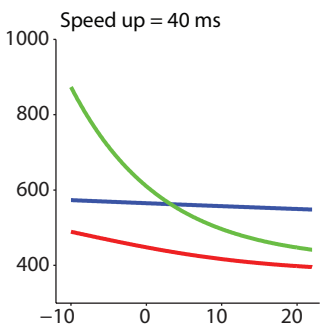

RT profiles

Benefit profiles

Original

Speed up = 40 ms

Speed up = 80 ms

Speed up = 120 ms

Reaction time (ms)

Benefit (ms)